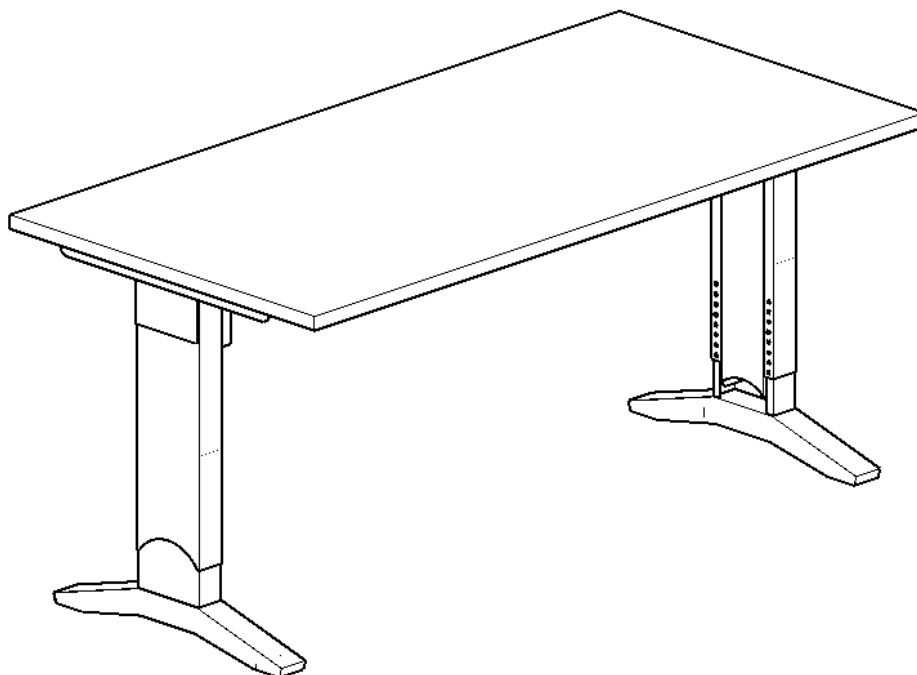

VARIANT DESK

DIMENSIONS cm (L x D x H)	ITEM
80 x 80 x 68/76	VA0808M74
100 x 80 x 68/76	VA1008M74
120 x 80 x 68/76	VA1208M74
140 x 80 x 68/76	VA1408M74
160 x 80 x 68/76	VA1608M74
180 x 80 x 68/76	VA1808M74
200 x 80 x 68/76	VA2008M74

STRUCTURE

Made of painted and moulded metal, formed by a beam and two supports.

The beam is adaptable to the various lengths of the desks, the extensions, and the typing tables.

They can be electrified with "SCHUKO" sockets and hold the cables. The desk can be electrified even if it is already assembled.

The leg has the possibility of 5 different heights: 68/70/72/74/76 and contains wire management.

The supports and the beams are fixed without screws.

Pedestal: Made of painted and moulded steel, this range offers fixed pedestals with 4 drawers, that can be adjusted on 3 different heights: 72-74-76.

Connection 90° 2 ways, connection 60° 2 ways, connection 120° 3 ways, connection 90° 3-4 ways, connection 90° between desk and typing table, right-left.

ACCESSORIES

Final tops with support.

Modesty or frontal panel, adaptable to desk, extension and typing frontal panel has the possibility to have a clip -on panel with its accessories.